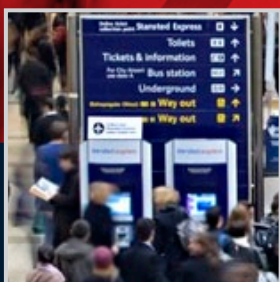

# Secure Remote Video Monitoring

Australia's First Choice for high-security, back-to-base video monitoring.

- Real-Time Remote Virtual Patrols
- High Resolution Video Verification
- 3.1 Megapixel Hemispheric Technology
- Secure and Private Network

RemoteGUARD is Australia's first choice  
for high-security, back-to-base video  
monitoring.

Find out more at

[www.remoteguard.com.au](http://www.remoteguard.com.au)

Or contact your local RemoteGUARD installer