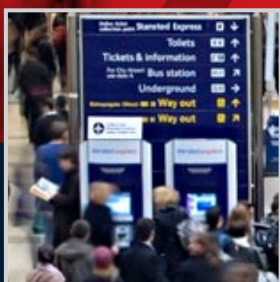

Secure Remote Video Monitoring

Australia's First Choice for high-security, back-to-base video monitoring.

- Real-Time Remote Virtual Patrols
- High Resolution Video Verification
- 3.1 Megapixel Hemispheric Technology
- Secure and Private Network